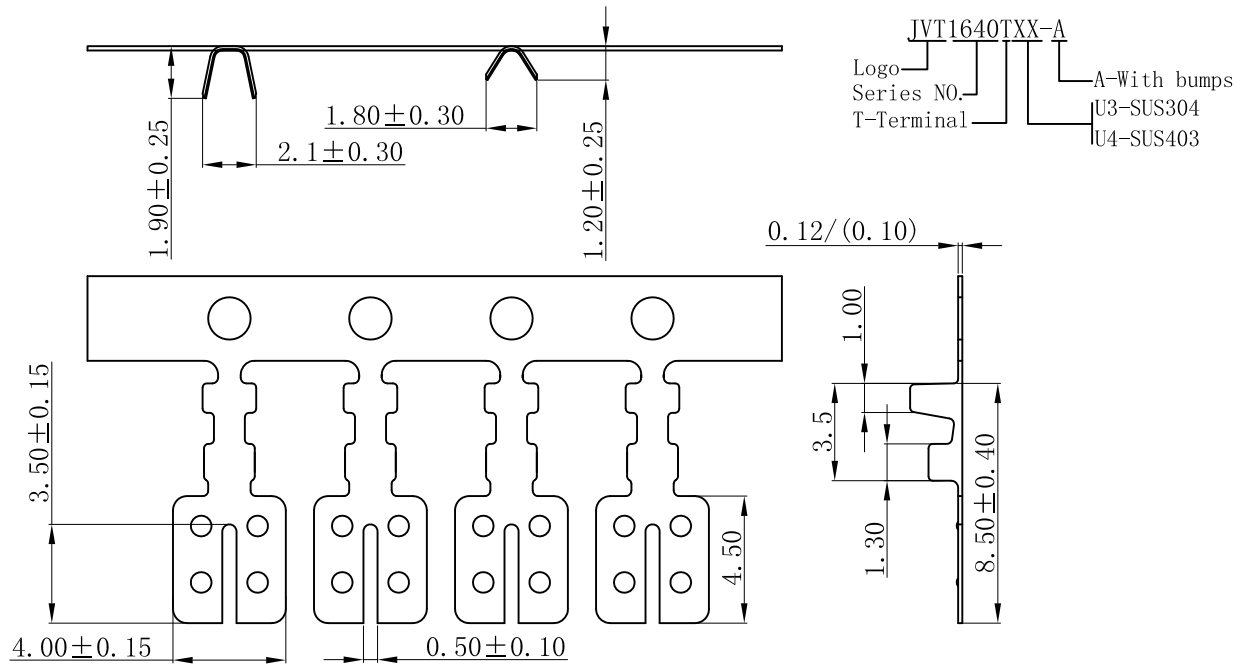

**JVT1640T** — 1640 Soldering terminal —

JVT1640TXX	SUS430/304	NA	28AWG-32AWG	0.8mm MAX	NA
PART NO	Material	Finish(Pin)	Wire Range	Insulation O.D.	Mates With Part(s)

**JVT1640T** — 1640 Soldering terminal —

JVT1640TXX	SUS430/304	NA	28AWG-32AWG	0.8mm MAX	NA
PART NO	Material	Finish(Pin)	Wire Range	Insulation O.D.	Mates With Part(s)

**JVT1640T** — 1640 Soldering terminal —

JVT1640TXX-A	SUS430/304不锈钢	NA	24AWG-28AWG	1.4mm MAX	NA
PART NO	Material	Finish(Pin)	Wire Range	Insulation O.D.	Mates With Part(s)

**JVT1640T** — 1640 Soldering terminal —

JVT1640TXX-AB	SUS430/304不锈钢	NA	24AWG-28AWG	1.4mm MAX	NA
PART NO	Material	Finish(Pin)	Wire Range	Insulation O.D.	Mates With Part(s)