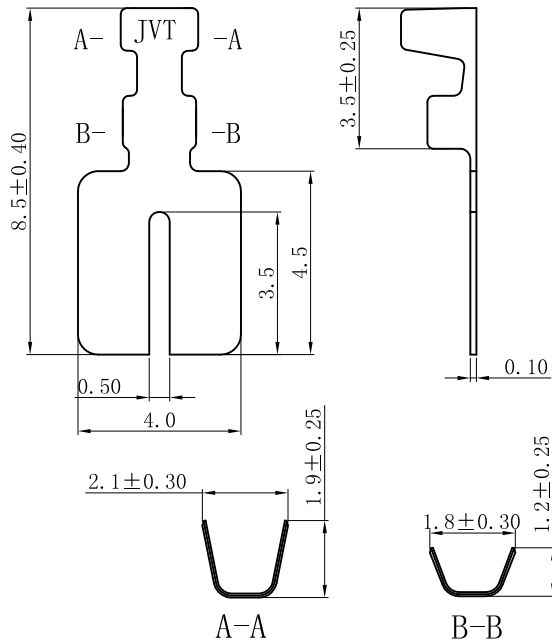

**JVT1640T** — 1640 Soldering terminal —

JVT1640TXX	SUS430/304	NA	28AWG-32AWG	0.8mm MAX	NA
PART NO	Material	Finish(Pin)	Wire Range	Insulation O.D.	Mates With Part(s)

**JVT1640T** — 1640 Soldering terminal —

JVT1640TXX	SUS430/304	NA	28AWG-32AWG	0.8mm MAX	NA
PART NO	Material	Finish(Pin)	Wire Range	Insulation O.D.	Mates With Part(s)

**JVT1640T** — 1640 Soldering terminal —

JVT1640TXX-A	SUS430/304不锈钢	NA	24AWG-28AWG	1.4mm MAX	NA
PART NO	Material	Finish(Pin)	Wire Range	Insulation O.D.	Mates With Part(s)

**JVT1640T** — 1640 Soldering terminal —

JVT1640TXX-AB	SUS430/304不锈钢	NA	24AWG-28AWG	1.4mm MAX	NA
PART NO	Material	Finish(Pin)	Wire Range	Insulation O.D.	Mates With Part(s)