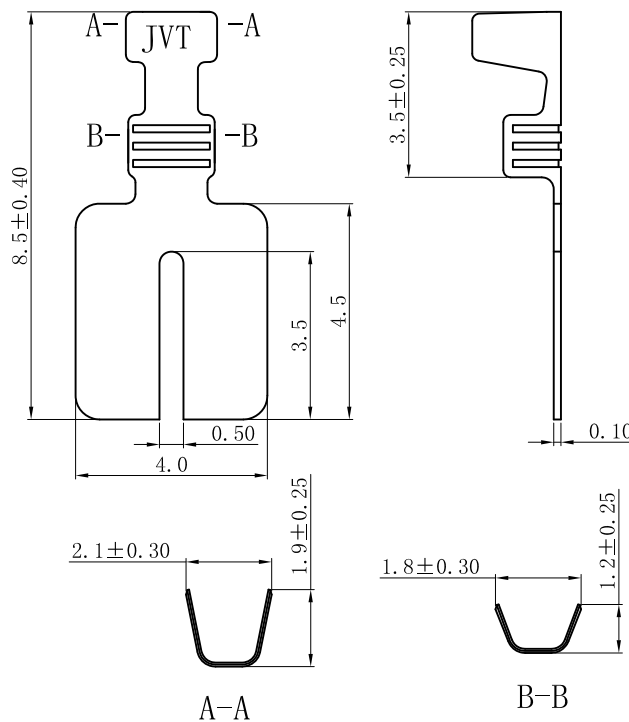

**JVT1640T** — 1640 Soldering terminal —

JVT1640TXX	SUS430/304	NA	28AWG-32AWG	0.8mm MAX	NA
PART NO	Material	Finish(Pin)	Wire Range	Insulation O.D.	Mates With Part(s)

**JVT1640T** — 1640 Soldering terminal —

JVT1640TXX	SUS430/304	NA	28AWG-32AWG	0.8mm MAX	NA
PART NO	Material	Finish(Pin)	Wire Range	Insulation O.D.	Mates With Part(s)

**JVT1640T** — 1640 Soldering terminal —

JVT1640TXX-A	SUS430/304不锈钢	NA	24AWG-28AWG	1.4mm MAX	NA
PART NO	Material	Finish(Pin)	Wire Range	Insulation O.D.	Mates With Part(s)

**JVT1640T** — 1640 Soldering terminal —

JVT1640TXX-AB	SUS430/304不锈钢	NA	24AWG-28AWG	1.4mm MAX	NA
PART NO	Material	Finish(Pin)	Wire Range	Insulation O.D.	Mates With Part(s)