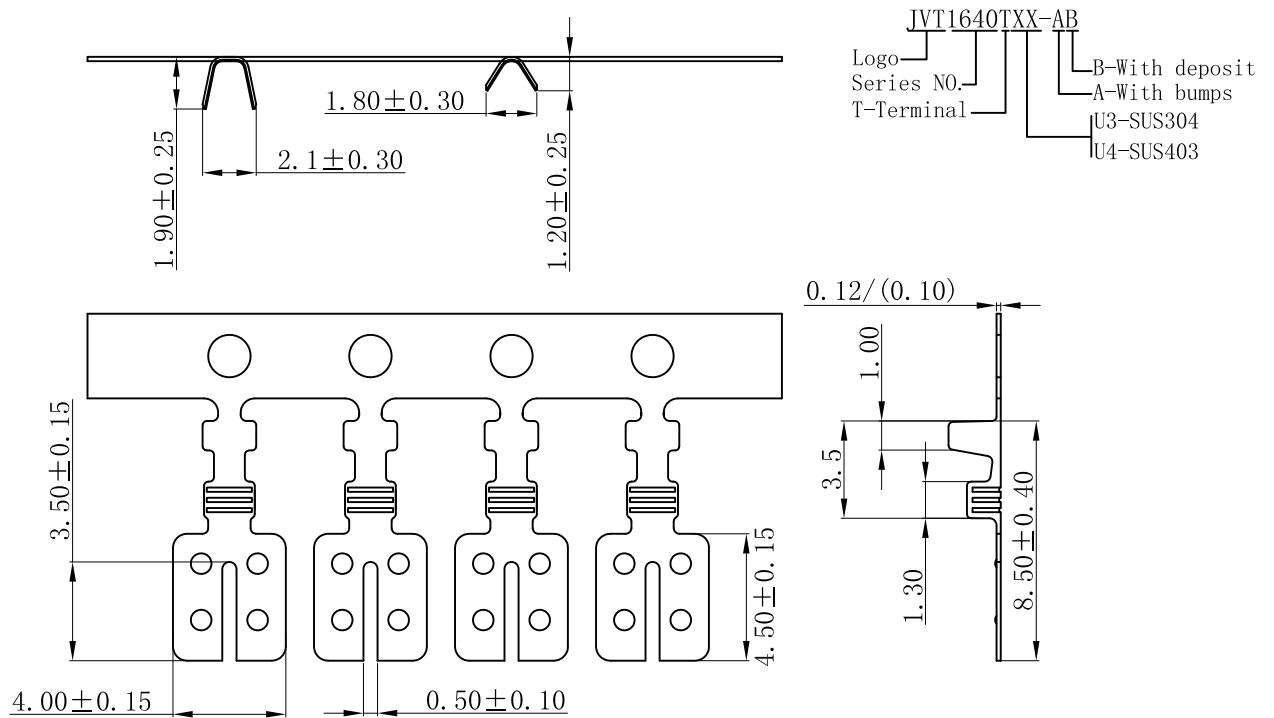

**JVT1640T** — 1640 Soldering terminal —

JVT1640TXX	SUS430/304	NA	28AWG-32AWG	0.8mm MAX	NA
PART NO	Material	Finish(Pin)	Wire Range	Insulation O.D.	Mates With Part(s)

**JVT1640T** — 1640 Soldering terminal —

JVT1640TXX	SUS430/304	NA	28AWG-32AWG	0.8mm MAX	NA
PART NO	Material	Finish(Pin)	Wire Range	Insulation O.D.	Mates With Part(s)

**JVT1640T** — 1640 Soldering terminal —

JVT1640TXX-A	SUS430/304不锈钢	NA	24AWG-28AWG	1.4mm MAX	NA
PART NO	Material	Finish(Pin)	Wire Range	Insulation O.D.	Mates With Part(s)

**JVT1640T** — 1640 Soldering terminal —

JVT1640TXX-AB	SUS430/304不锈钢	NA	24AWG-28AWG	1.4mm MAX	NA
PART NO	Material	Finish(Pin)	Wire Range	Insulation O.D.	Mates With Part(s)