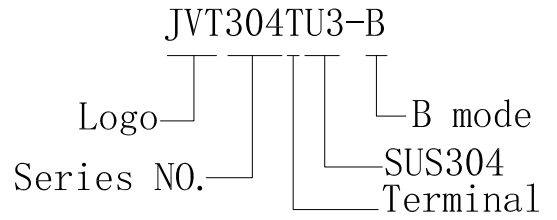

JVT304T

304 Soldering terminal

JVT304TU3-B	SUS304 不锈钢	NA	24AWG-28AWG	1.4mm MAX	NA
PART NO	Material	Finish(Pin)	Wire Range	Insulation O.D.	Mates With Part(s)

JVT304T

304 Soldering terminal

JVT304TU3-L1	SUS304 不锈钢	NA	28AWG-32AWG	1.0mmMAX	NA
PART NO	Material	Finish(Pin)	Wire Range	Insulation O.D.	Mates With Part(s)