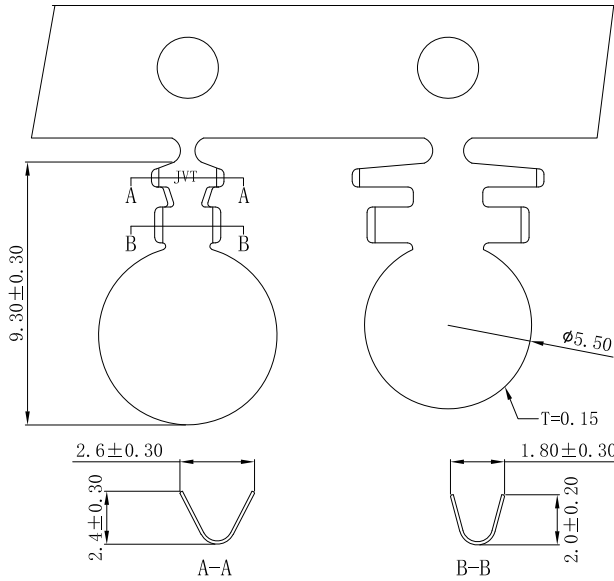

JVT304T

304 Soldering terminal

JVT304TU3-B	SUS304 不锈钢	NA	24AWG-28AWG	1.4mm MAX	NA
PART NO	Material	Finish(Pin)	Wire Range	Insulation O.D.	Mates With Part(s)

JVT304T

304 Soldering terminal

JVT304TU3-L1	SUS304 不锈钢	NA	28AWG-32AWG	1.0mmMAX	NA
PART NO	Material	Finish(Pin)	Wire Range	Insulation O.D.	Mates With Part(s)