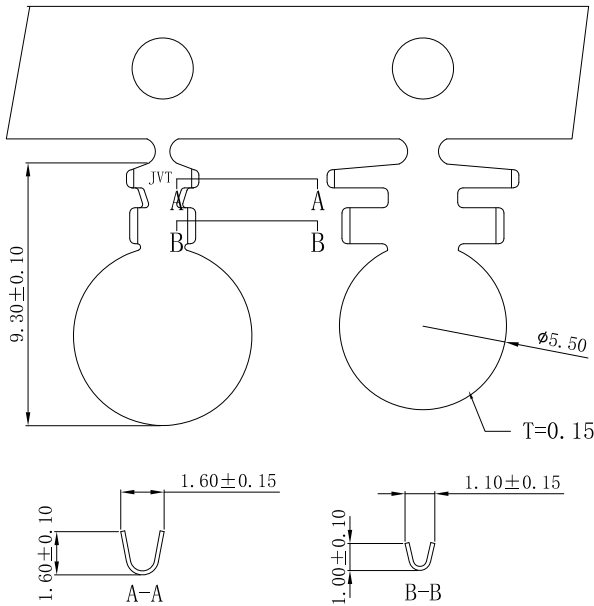

JVT304T

304 Soldering terminal

JVT304TU3-B	SUS304 不锈钢	NA	24AWG-28AWG	1.4mm MAX	NA
PART NO	Material	Finish(Pin)	Wire Range	Insulation O.D.	Mates With Part(s)

JVT304T

304 Soldering terminal

JVT304TU3-L1	SUS304 不锈钢	NA	28AWG-32AWG	1.0mmMAX	NA
PART NO	Material	Finish(Pin)	Wire Range	Insulation O.D.	Mates With Part(s)